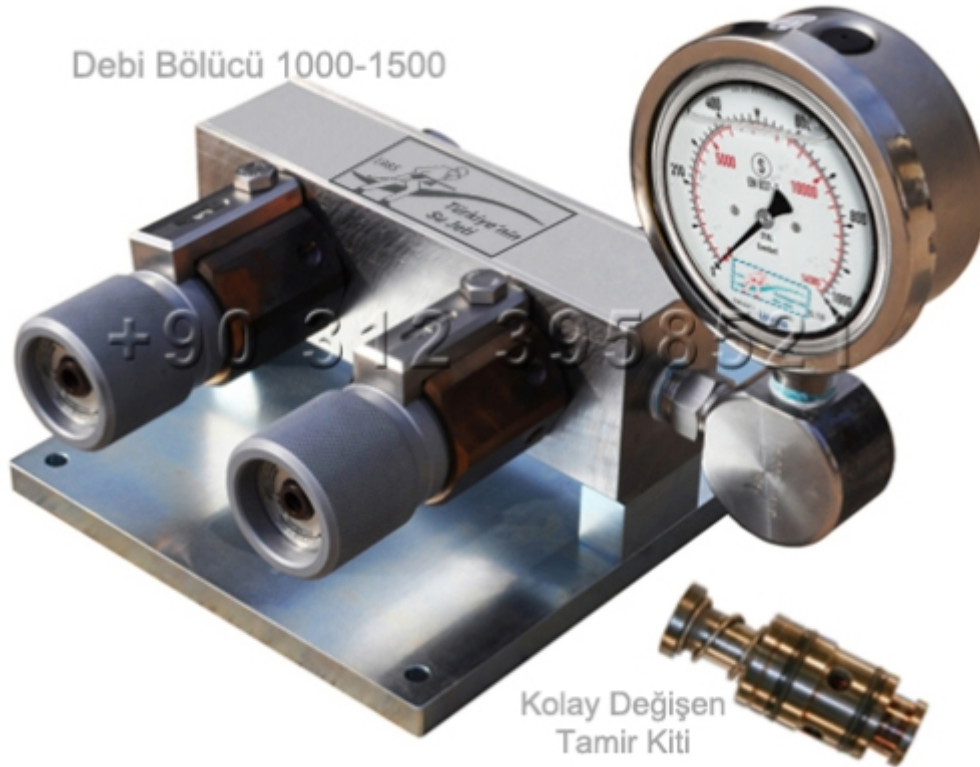

## Flow Divider Valve 1000 Flow Divider Valve 1500

Flow Divider Valve-1000 ve Flow Divider Valve-1500, used to get two outlets from one pump with dump guns

Part No.	Description
89.38.1520	Flow Divider Valve-1000 (with pressure gauge)
89.38.1530	Flow Divider Valve-1500 (with pressure gauge)

Part No.	Description
89.38.1521	Flow Divider Valve-1000 Repair Kit
89.38.1531	Flow Divider Valve-1500 Repair Kit

**KAMAT SU JETİ TEKNOLOJİSİ MAKİNA İNŞ. SAN. ve TİC. LTD. ŞTİ.**

İvedik Organize Sanayi Bölgesi 1444. Sokak No: 8 Ostim - ANKARA - TÜRKİYE  
Phone: +90 312 395 85 21 (pbx) • Fax: +90 312 395 85 22  
www.kamat.com.tr • www.kamatsujeti.com.tr • kamat@kamat.com.tr